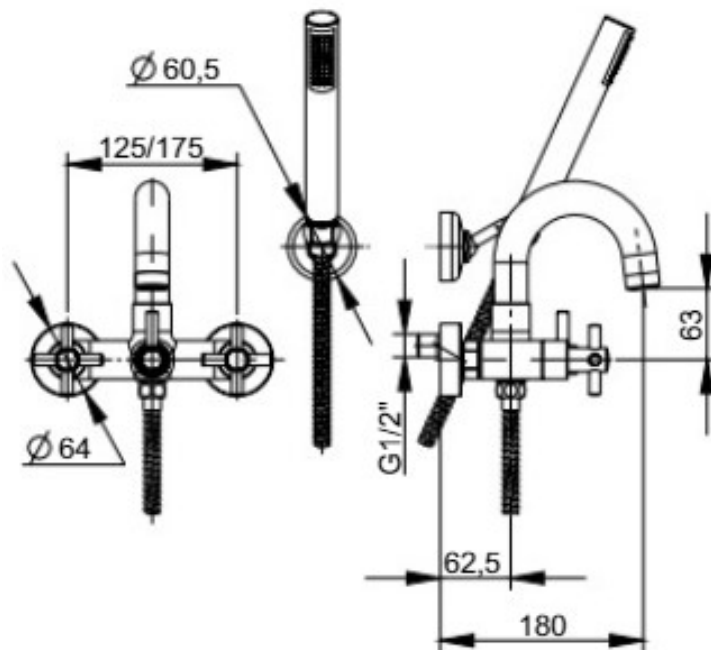

K U Y S E N
ENTERPRISES, INC.

Brand : FRATTINI, Italy
Name : TESIS Exposed bath/shower mixer
Item Code : 51002.00

Designer :

Color / Finish: Chrome
Dimensions : Overall (LxWxH in cm)

Product info:

- With fixed shower holder
- With hand shower